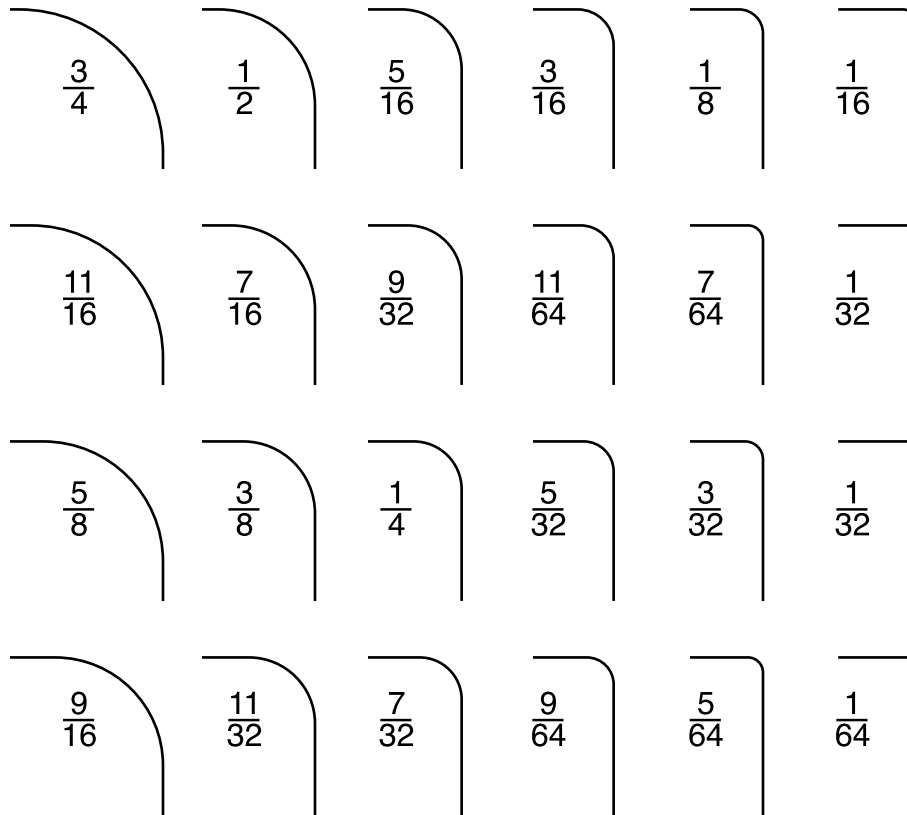

Radius Corner Chart

1" x 1"

(use this for proper scaling)